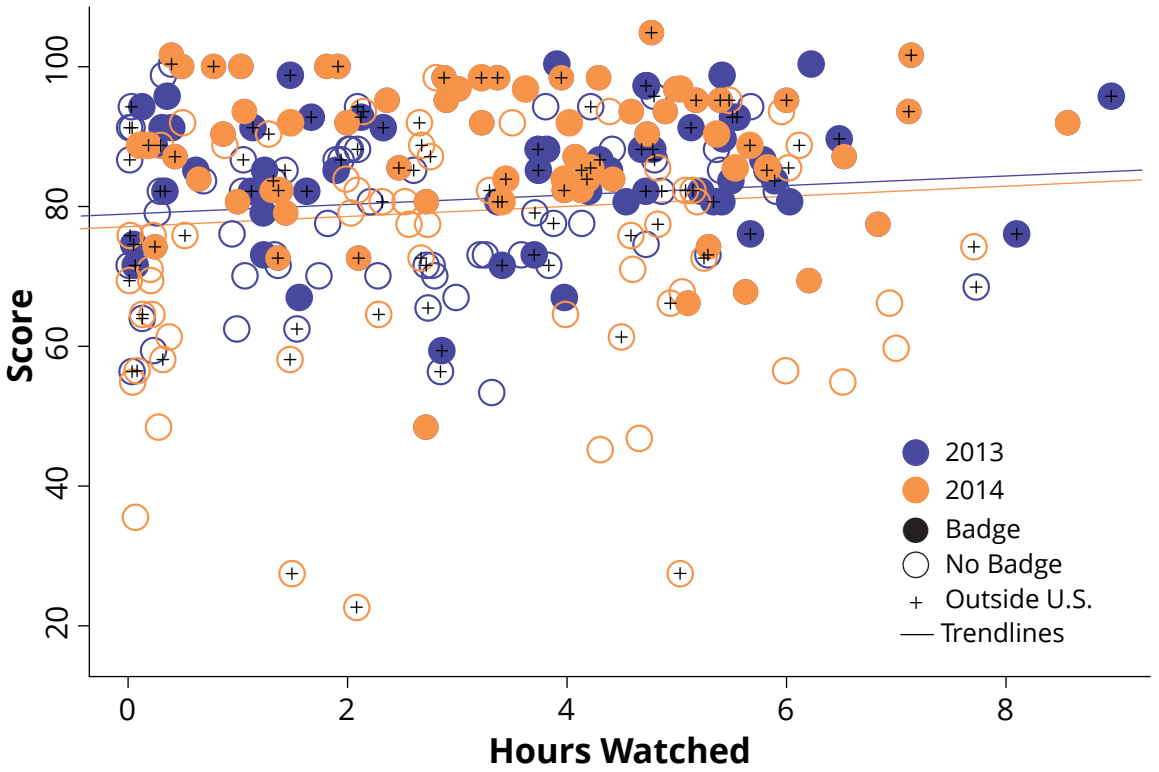

# Midterm Score vs Time Watched

# Final Score vs Time Watched