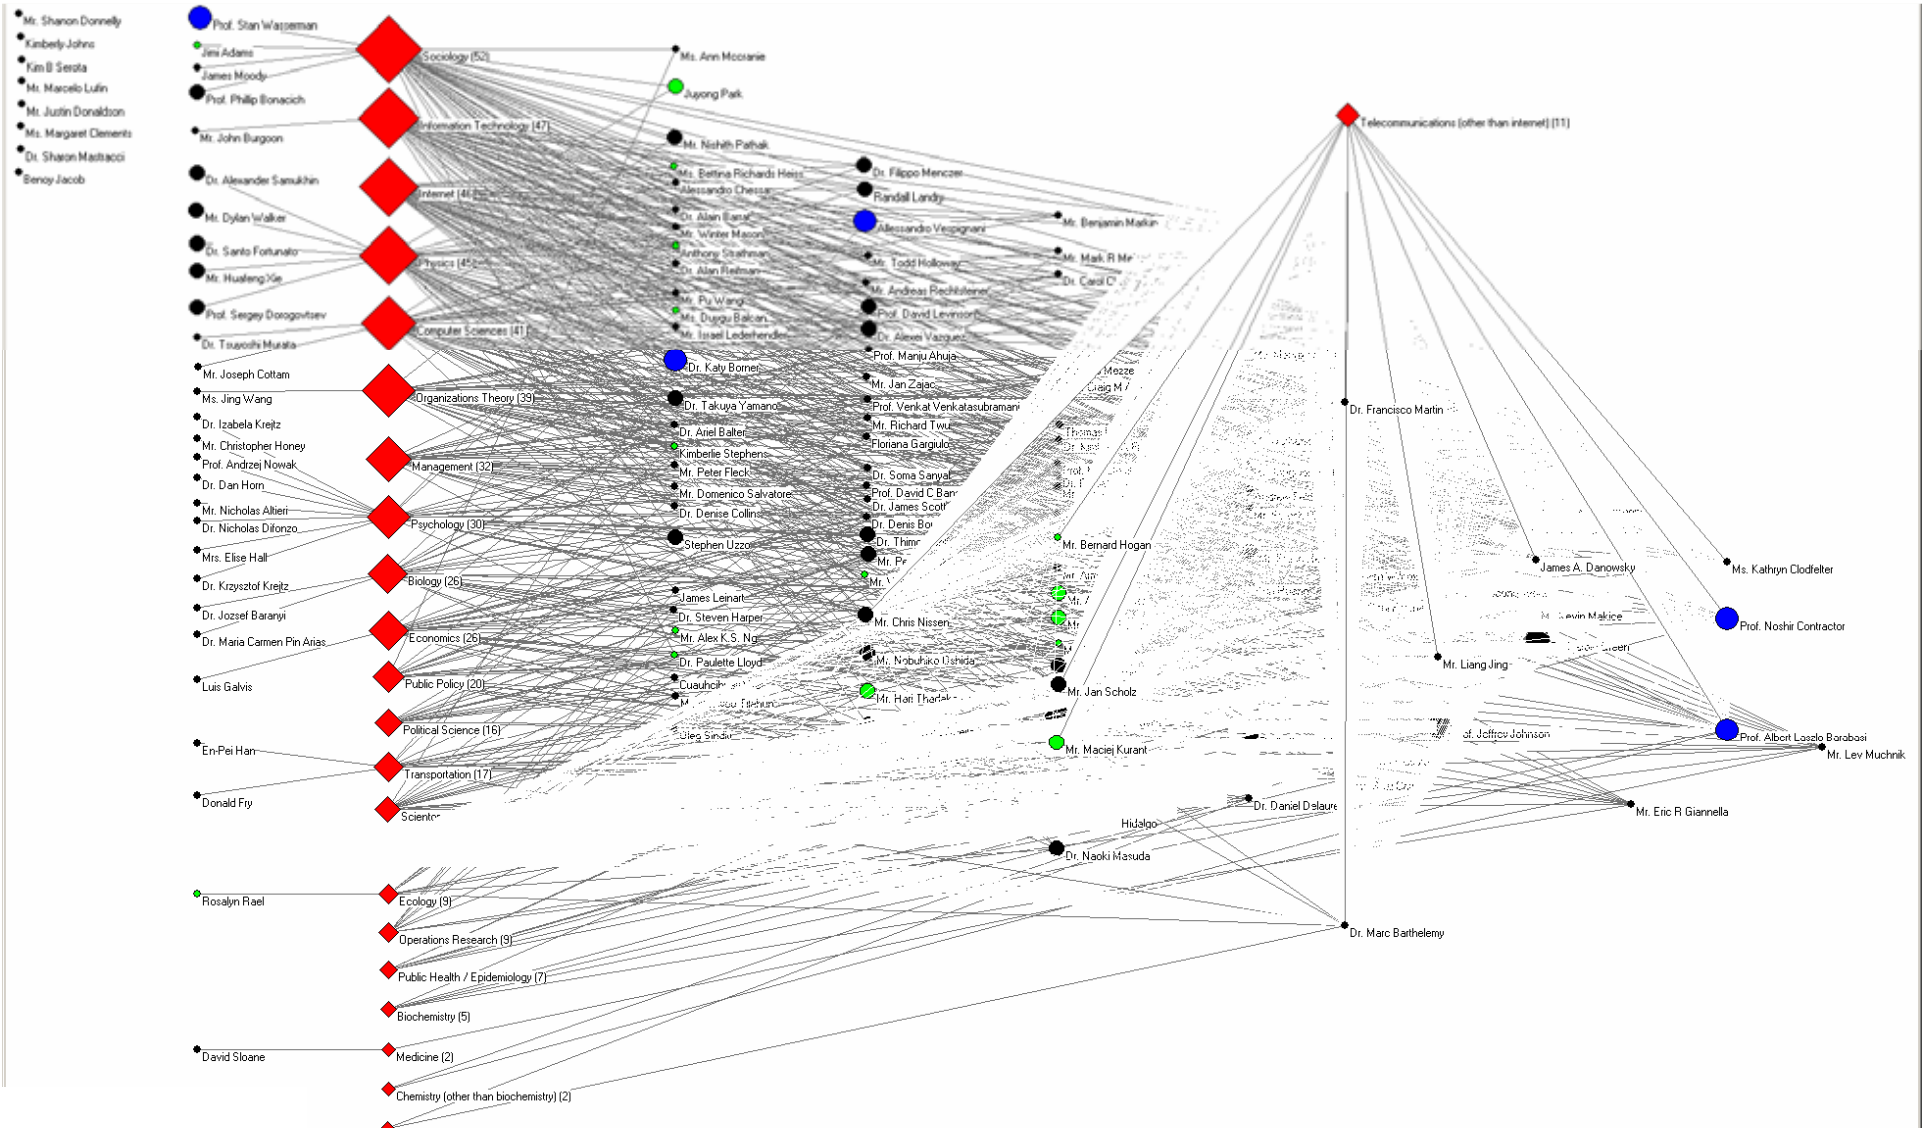

<http://vw.indiana.edu/netsci06/conference.html>

NetSci06

NetSci06 Blog

Welcome to the (unofficial ;) NetSci06 blog. As the workshop and conference progress, I will post abstracts, slides, maybe even notes and pictures on this page.

Geospatial Coverage

Registered Attendees at NetSci 2006

Visualization by John Burgoon

Visualization by John Burgoon

Visualization by John Burgoon

Visualization by John Burgoon

Visualization by John Burgoon

Visualization by John Burgoon

Disciplinary Coverage

Registered Attendees at NetSci 2006

Visualization by Bruce Herr, Thomas Neiryck & Katy Börner

Registered Attendees at NetSci 2006

Visualization by Bruce Herr, Thomas Neiryck & Katy Börner

Registered Attendees at NetSci 2006

Visualization by Bruce Herr, Thomas Neiryck & Katy Börner

Registered Attendees at NetSci 2006

Visualization by Bruce Herr, Thomas Neiryck & Katy Börner