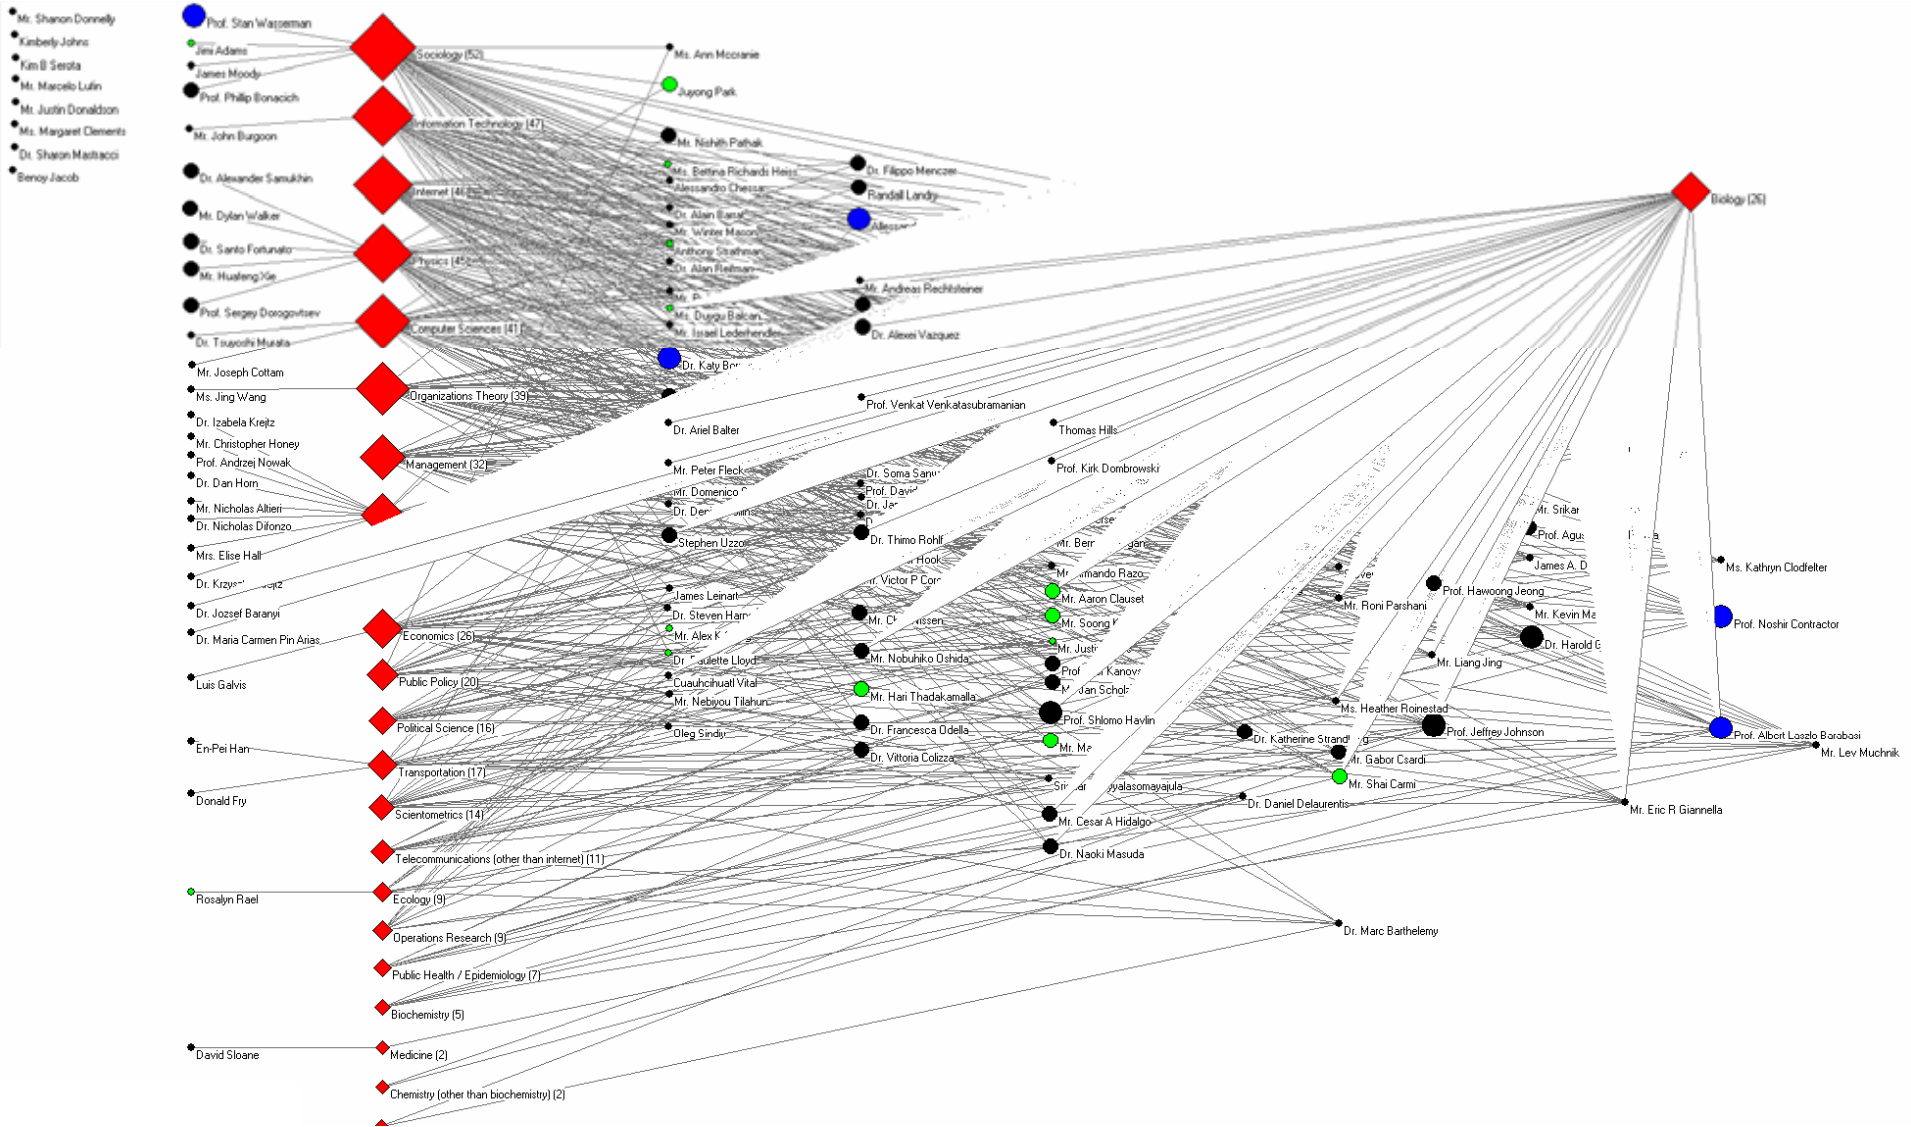

<http://vw.indiana.edu/netsci06/conference.html>

NetSci06

NetSci06 Blog

Welcome to the (unofficial ;) NetSci06 blog. As the workshop and conference progress, I will post abstracts, slides, maybe even notes and pictures on this page.

Geospatial Coverage

Registered Attendees at NetSci 2006

Visualization by John Burgoon

Visualization by John Burgoon

Visualization by John Burgoon

Visualization by John Burgoon

Visualization by John Burgoon

Visualization by John Burgoon

Disciplinary Coverage

Registered Attendees at NetSci 2006

Visualization by Bruce Herr, Thomas Neiryck & Katy Börner

Registered Attendees at NetSci 2006

Visualization by Bruce Herr, Thomas Neiryck & Katy Börner

Registered Attendees at NetSci 2006

Visualization by Bruce Herr, Thomas Neiryck & Katy Börner

Registered Attendees at NetSci 2006

Visualization by Bruce Herr, Thomas Neiryck & Katy Börner