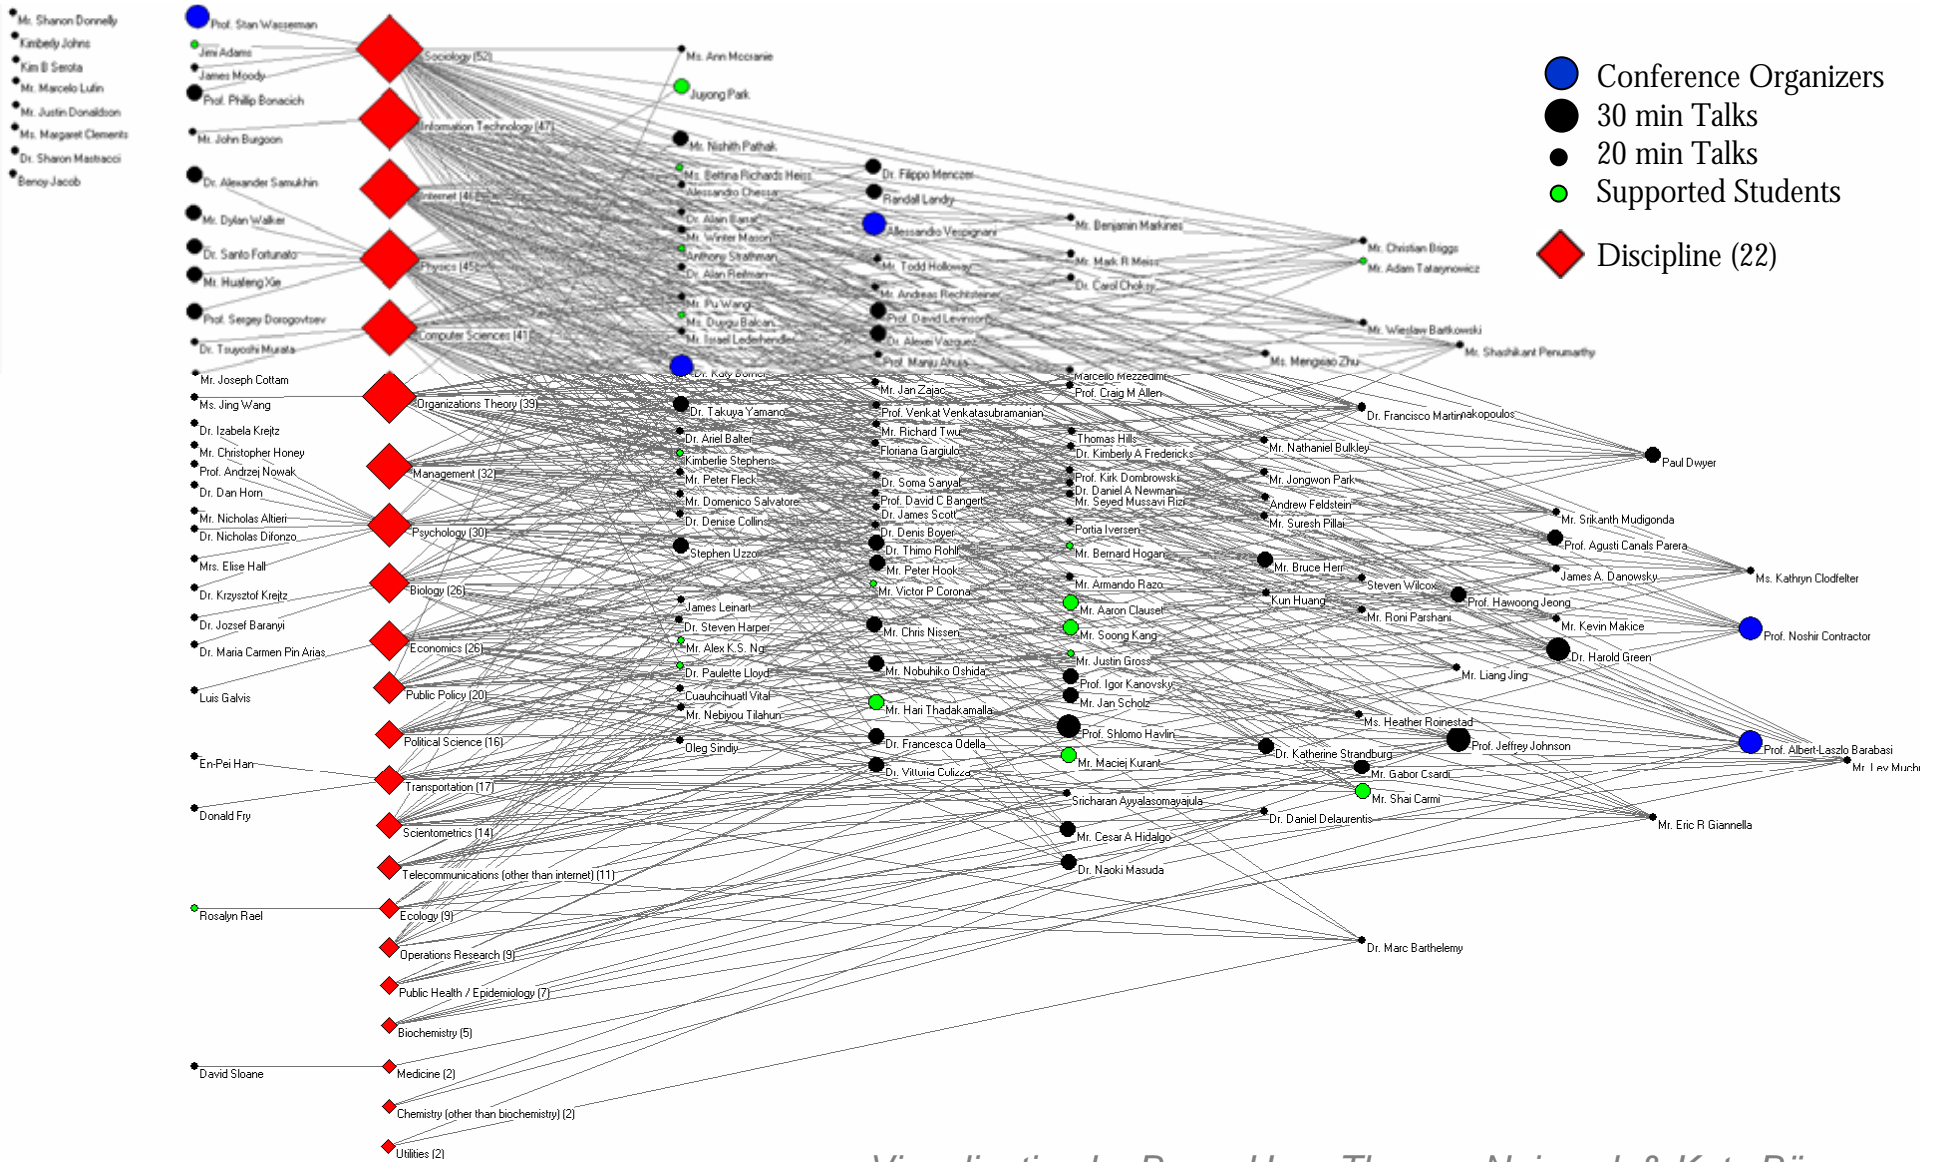

<http://vw.indiana.edu/netsci06/conference.html>

NetSci06

NetSci06 Blog

Welcome to the (unofficial ;) NetSci06 blog. As the workshop and conference progress, I will post abstracts, slides, maybe even notes and pictures on this page.

Geospatial Coverage

Registered Attendees at NetSci 2006

Visualization by John Burgoon

Visualization by John Burgoon

Visualization by John Burgoon

Visualization by John Burgoon

Visualization by John Burgoon

Visualization by John Burgoon

Disciplinary Coverage

Registered Attendees at NetSci 2006

Visualization by Bruce Herr, Thomas Neiryck & Katy Börner

Registered Attendees at NetSci 2006

Visualization by Bruce Herr, Thomas Neiryck & Katy Börner

Registered Attendees at NetSci 2006

Visualization by Bruce Herr, Thomas Neiryck & Katy Börner

Registered Attendees at NetSci 2006

Visualization by Bruce Herr, Thomas Neiryck & Katy Börner