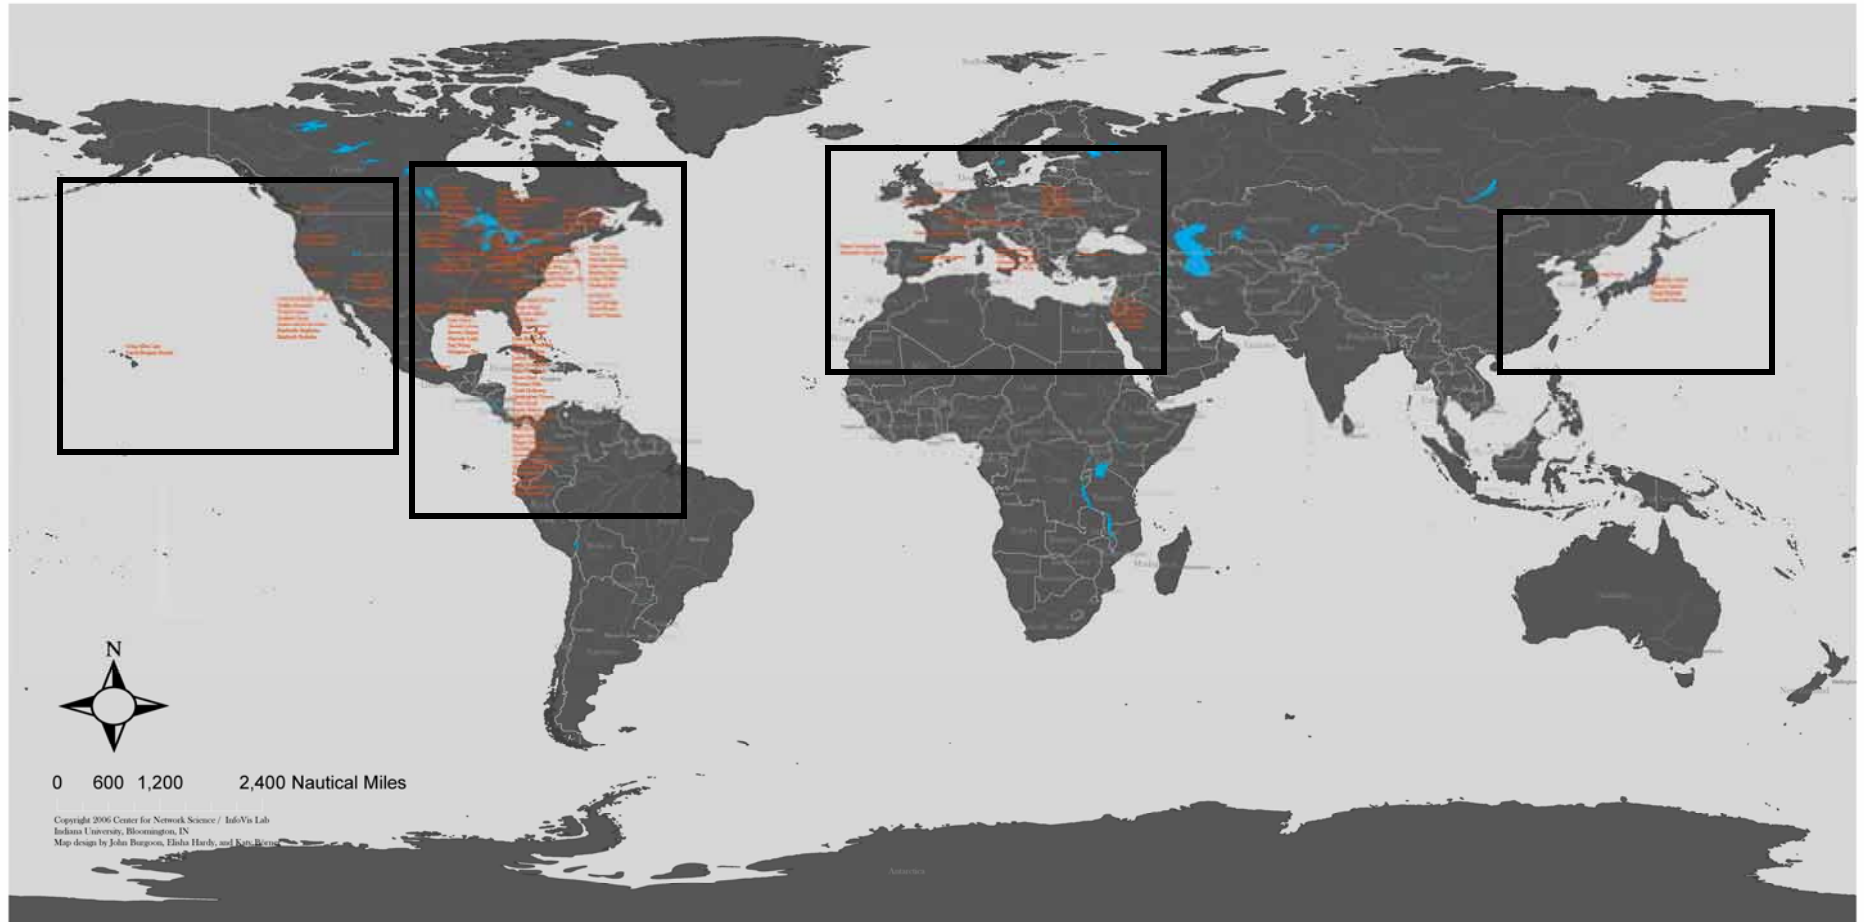

Registered Attendees at NetSci 2006

Visualization by John Burgoon