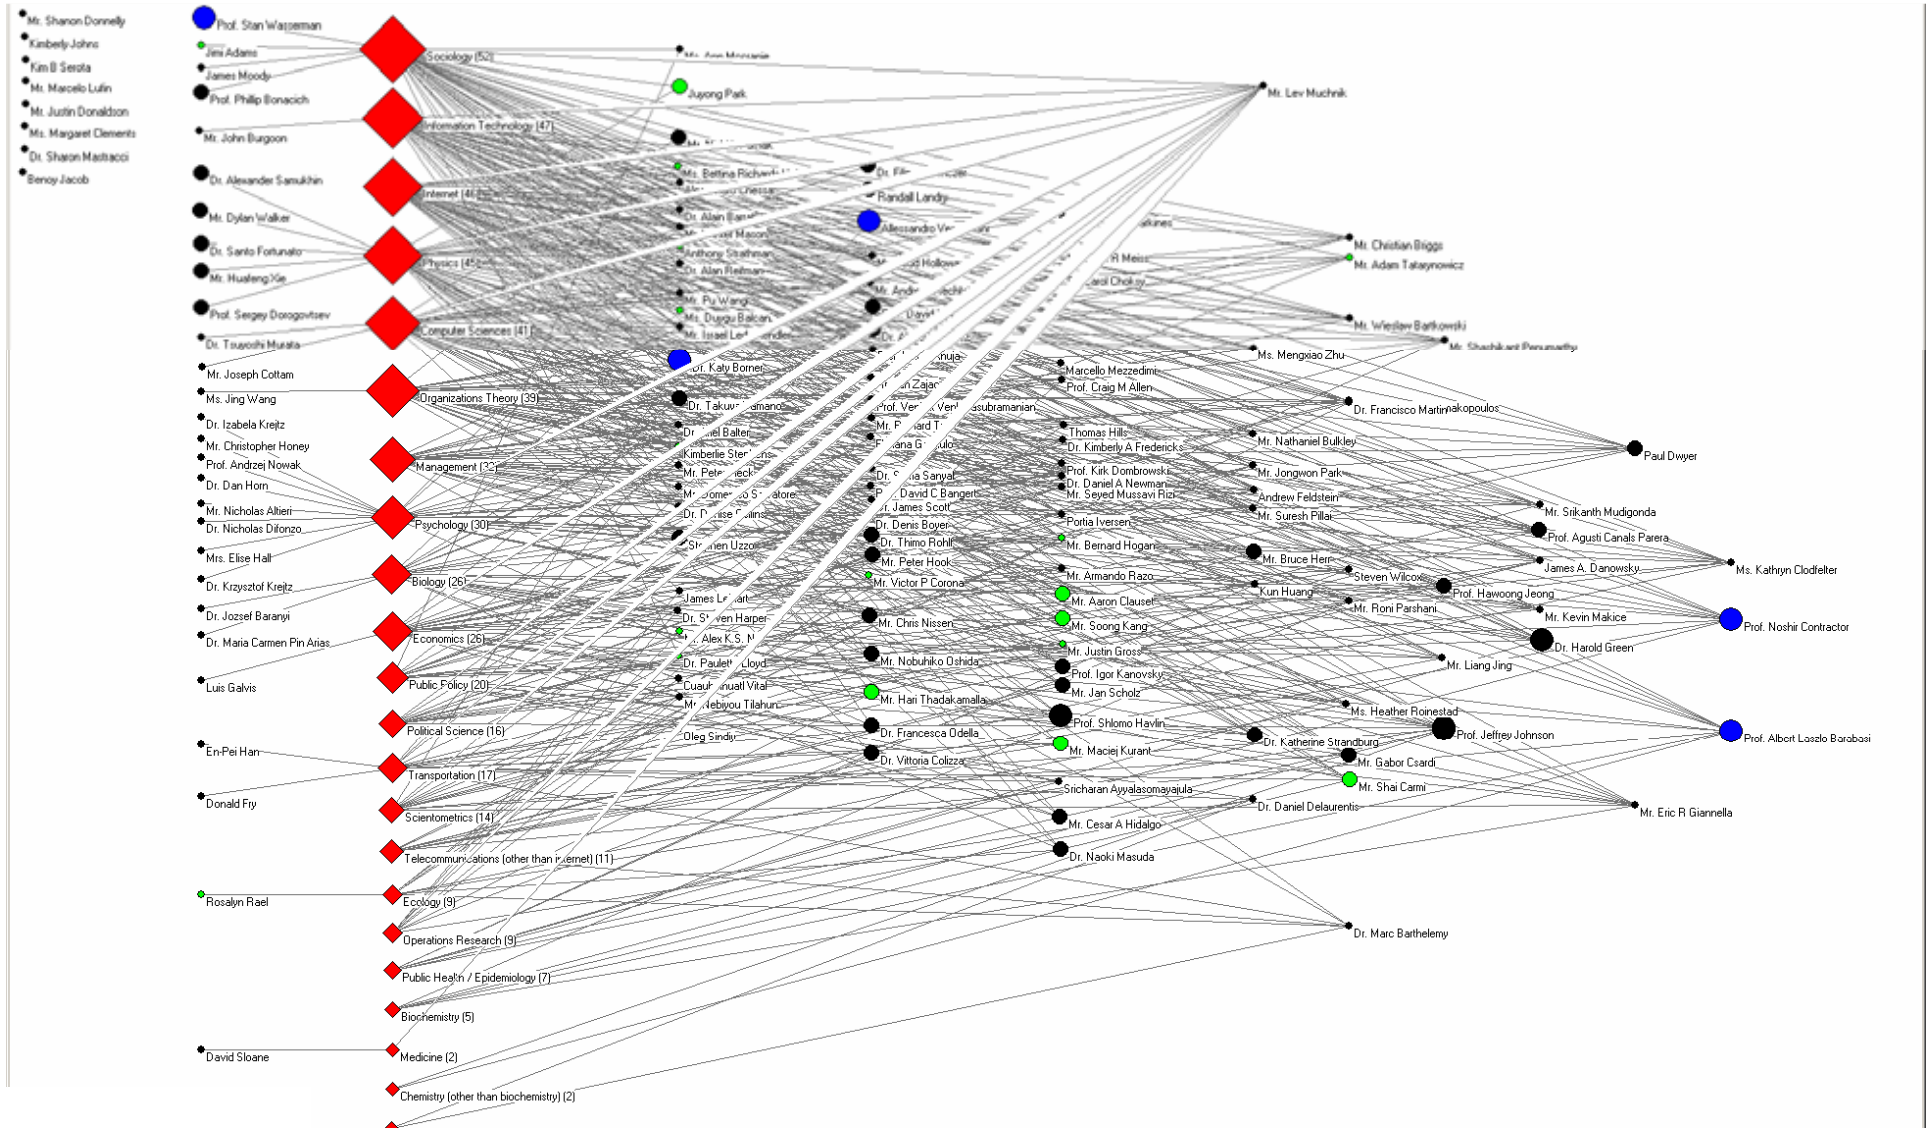

<http://vw.indiana.edu/netsci06/conference.html>

NetSci06

NetSci06 Blog

Welcome to the (unofficial ;) NetSci06 blog. As the workshop and conference progress, I will post abstracts, slides, maybe even notes and pictures on this page.

Geospatial Coverage

Registered Attendees at NetSci 2006

Visualization by John Burgoon

Visualization by John Burgoon

Visualization by John Burgoon

Visualization by John Burgoon

Visualization by John Burgoon

Visualization by John Burgoon

Disciplinary Coverage

Registered Attendees at NetSci 2006

Visualization by Bruce Herr, Thomas Neiryck & Katy Börner

Registered Attendees at NetSci 2006

Visualization by Bruce Herr, Thomas Neiryck & Katy Börner

Registered Attendees at NetSci 2006

Visualization by Bruce Herr, Thomas Neiryck & Katy Börner

Registered Attendees at NetSci 2006

Visualization by Bruce Herr, Thomas Neiryck & Katy Börner